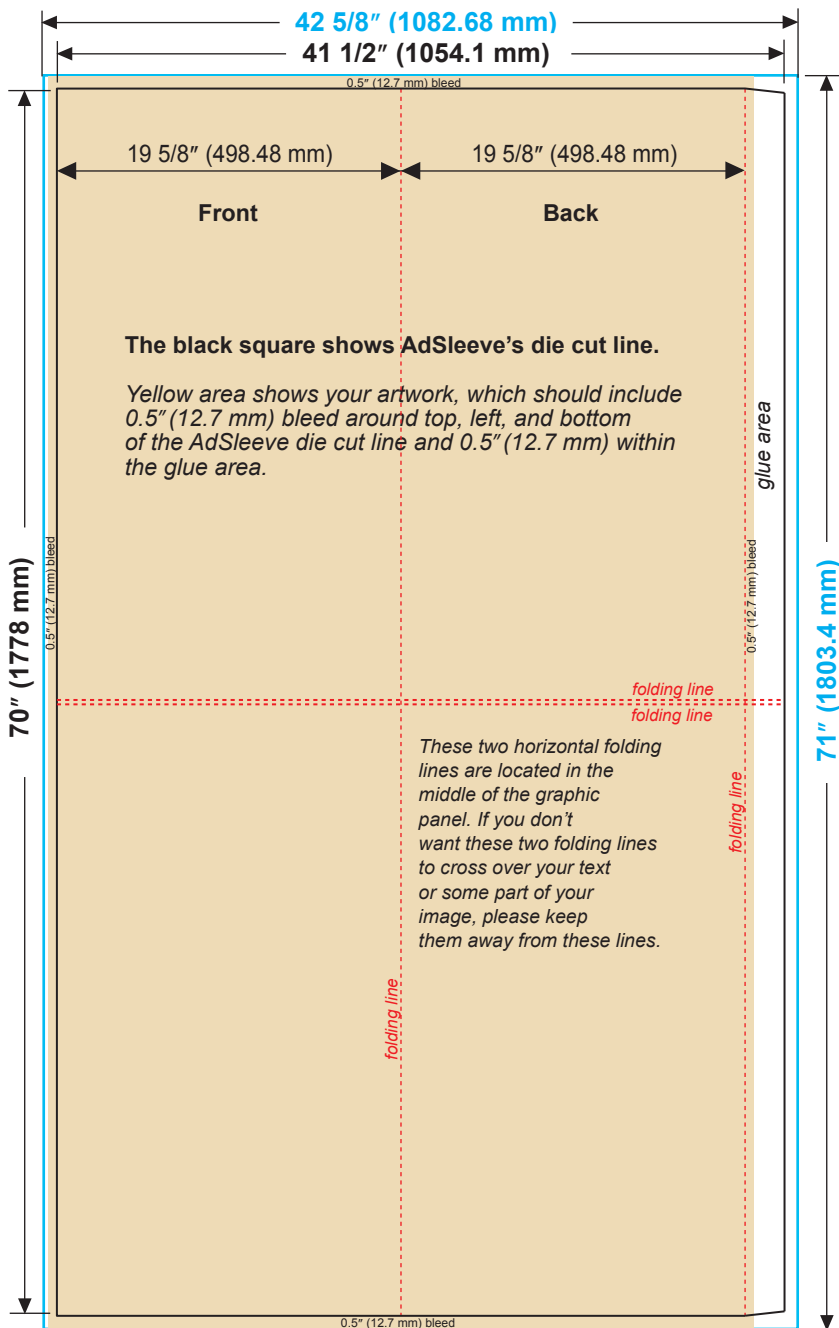

AdSleeve (double-sided graphic panel)

N.B.: Vos fichiers doivent être sauvegardés en .eps, .ai ou .pdf (haute résolution). Les images doivent être en CMYK et la résolution entre 100 et 150 dpi au format final. Pensez à vectoriser les polices de caractères.