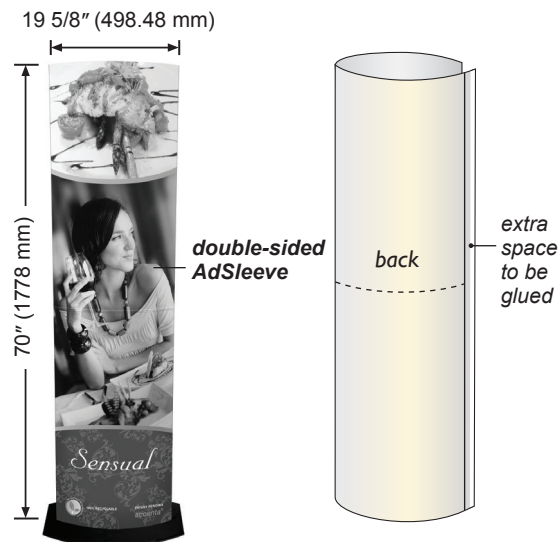

## AdStand (19 5/8" W x 70" H)

### Graphic Measurements:

#### Document size (front + back graphics):

42 5/8" x 71" (1082.68 x 1803.4 mm)

*The blue square is the document size.*

*(Please keep this document size as it is when you do the artwork.)*

#### The black die cut line shows AdSleeve's final trim size (front + back):

41 1/2" x 70" (1054.1 x 1778 mm)

**Note:** Please add 0.5" (12.7 mm) bleed on the top, left and bottom of the die cut line and 0.5" (12.7 mm) within the glue area.